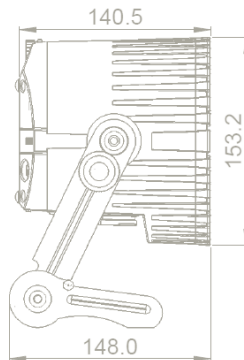

Electrical

Battery
LG Chem Lithium-ion
Battery Lifetime
70% after 300 cycles
Charging time (nominal)
5 Hours
Input Voltage
90-264V 47-63Hz
Input Current
1.8A/115VAC ~ 1.0A/230VAC
Inrush Current
Cold start 30A/115VAC ~
60A/230VAC