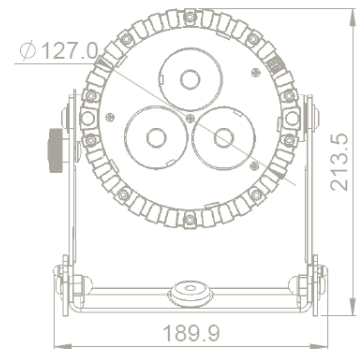

Electrical

Battery
LG Chem Lithium-ion
Battery Lifetime
70% after 300 cycles
Charging time (nominal)
5 Hours
Input Voltage
90-264V 47-63Hz
Input Current
1.8A/115VAC ~ 1.0A/230VAC
Inrush Current
Cold start 30A/115VAC ~
60A/230VAC